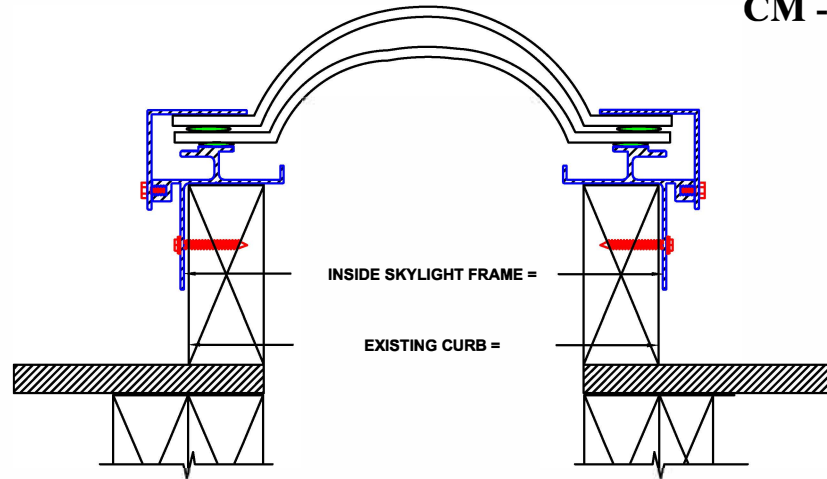

GLAZING TYPE

POLYCARBONATE DOUBLE DOME(S) ■

DOME COLORS (outer/ inner)

Approx Light Transmission

CLEAR/ CLEAR	81%
BRONZE/ CLEAR	25%
CLEAR/ WHITE	47%
WHITE/ CLEAR	47%

FRAME FINISH

- MILL FINISH
- BRONZE PAINTED
- WHITE PAINTED
- OTHER

BAY CONFIGURATION

SKYLIGHT DIMENSION

EXISTING CURB DIM

OR

ID SKYLIGHT FRAME DIM

QTY =

SIZE =

SLOPE DIRECTION

NUMBER OF BAYS

LOW SLOPE/ FLAT ROOF
Check This Box!

CM - TAN LEX

APPROVAL SIGNATURE & DATE

Birdview
SKYLIGHTS

201 Longhorn Rd, Fort Worth TX 76179
P: 817-439-9266 F: 817-232-8468