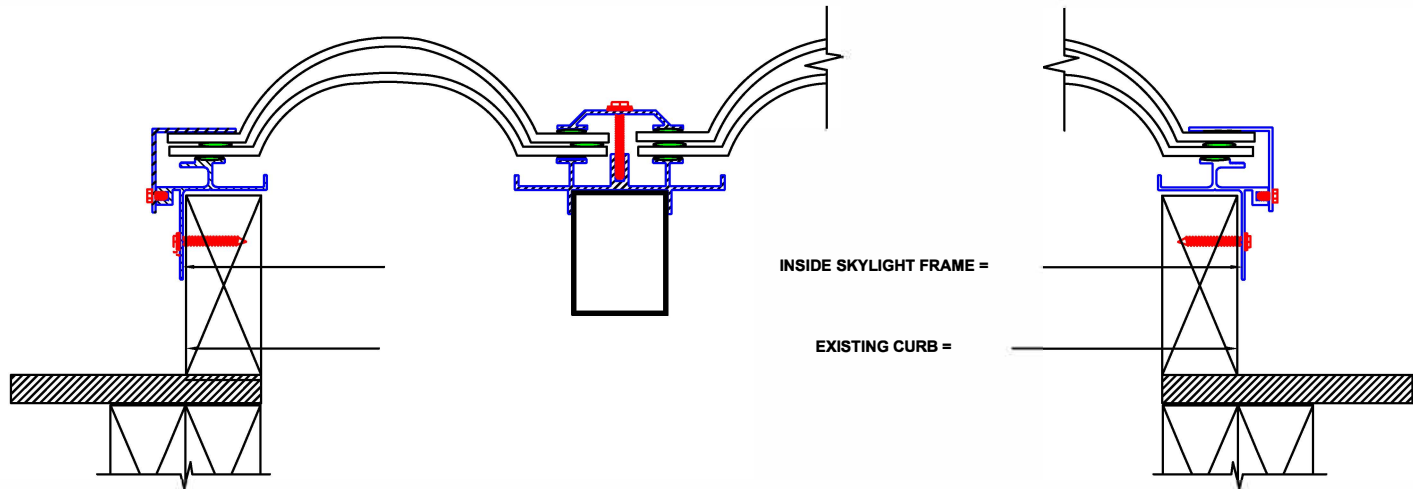

GLAZING TYPE

POLYCARBONATE DOUBLE DOME(S) ■

DOME COLORS (outer/ inner)

Approx Light Transmission

CLEAR/ CLEAR	81%
BRONZE/ CLEAR	25%
CLEAR/ WHITE	47%
WHITE/ CLEAR	47%

FRAME FINISH

- MILL FINISH
- BRONZE PAINTED
- WHITE PAINTED
- OTHER

BAY CONFIGURATION

SKYLIGHT DIMENSION

EXISTING CURB DIM

OR

ID SKYLIGHT FRAME DIM

QTY =

SIZE =

SLOPE DIRECTION

NUMBER OF BAYS

LOW SLOPE/ FLAT ROOF
Check This Box!

CM - TAN LEX

APPROVAL SIGNATURE & DATE

Birdview
SKYLIGHTS

201 Longhorn Rd, Fort Worth TX 76179
P: 817-439-9266 F: 817-232-8468