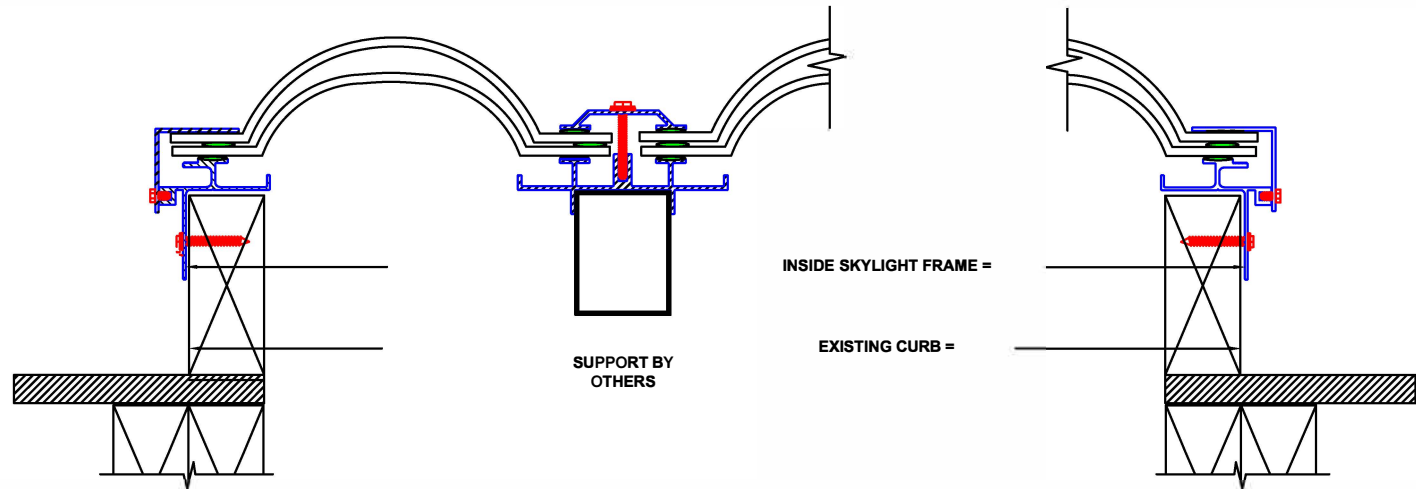

SKYLIGHT DIMENSION

EXISTING CURB DIM OR
 ID SKYLIGHT FRAME DIM

QTY =

SIZE =

SLOPE DIRECTION

NUMBER OF BAYS

LOW SLOPE/ FLAT ROOF
 Check This Box!

TANDEM CM -AC