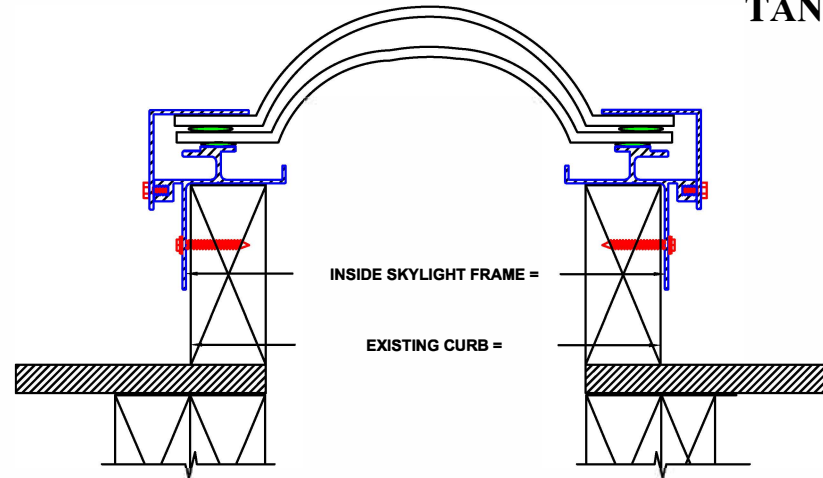

SKYLIGHT DIMENSION

EXISTING CURB DIM OR
 ID SKYLIGHT FRAME DIM

QTY =

SIZE =

SLOPE DIRECTION

NUMBER OF BAYS

LOW SLOPE/ FLAT ROOF
 Check This Box!

TANDEM CM -AC