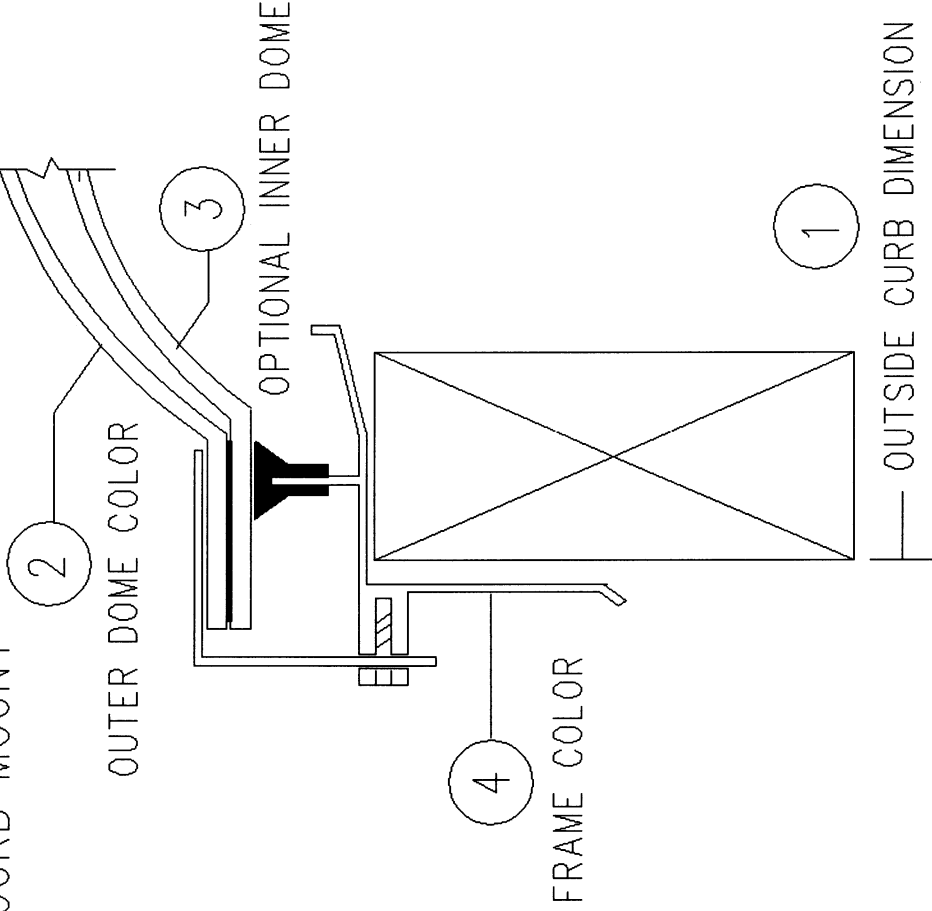

BIRDVIEW SKYLIGHTS

201 LONGHORN RD., FT. WORTH TX. 76179
 TEL: 800-731-0326 FAX: 817-232-8468

CHECK LIST FOR ORDERING SKYLIGHTS SELF-FLASHING OR CURB MOUNT

SELF-FLASHING

1. ROOF OPENING = X
2. OUTER DOME COLOR
3. OPTIONAL INNER DOME COLOR
4. FRAME COLOR

CURB MOUNT

1. OUTSIDE CURB DIMENSION = X
2. OUTER DOME COLOR
3. OPTIONAL INNER DOME COLOR
4. FRAME COLOR