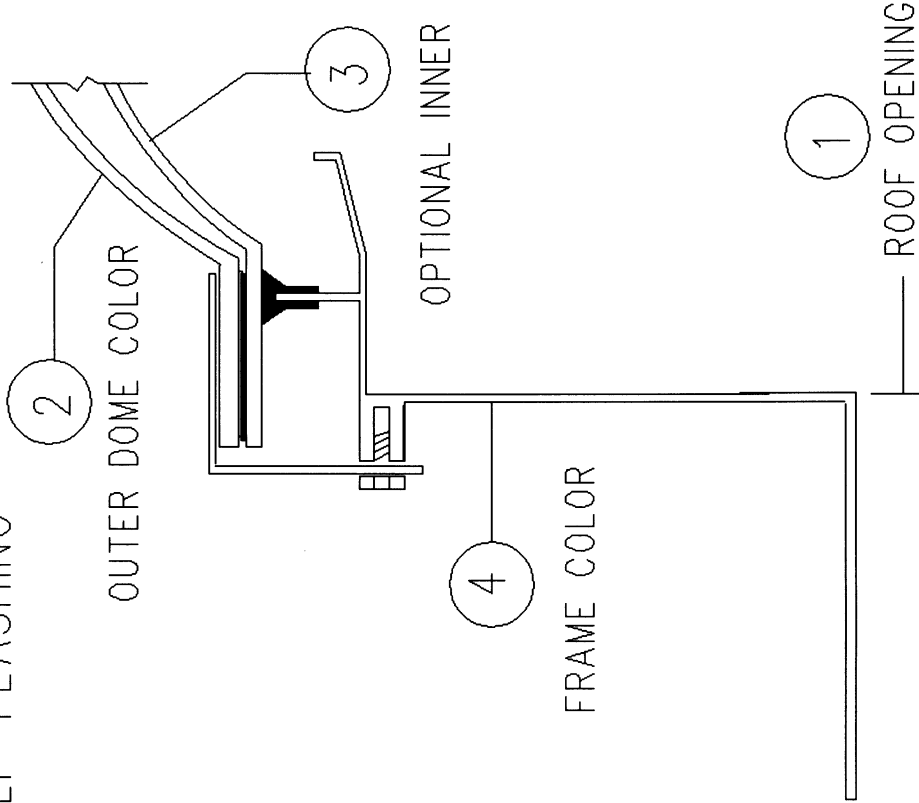

BIRDVIEW SKYLIGHTS

201 LONGHORN RD., FT. WORTH TX. 76179
 TEL: 800-731-0326 FAX: 817-232-8468

CHECK LIST FOR ORDERING SKYLIGHTS SELF-FLASHING OR CURB MOUNT

SELF-FLASHING

1. ROOF OPENING = X
2. OUTER DOME COLOR
3. OPTIONAL INNER DOME COLOR
4. FRAME COLOR

CURB MOUNT

1. OUTSIDE CURB DIMENSION = X
2. OUTER DOME COLOR
3. OPTIONAL INNER DOME COLOR
4. FRAME COLOR